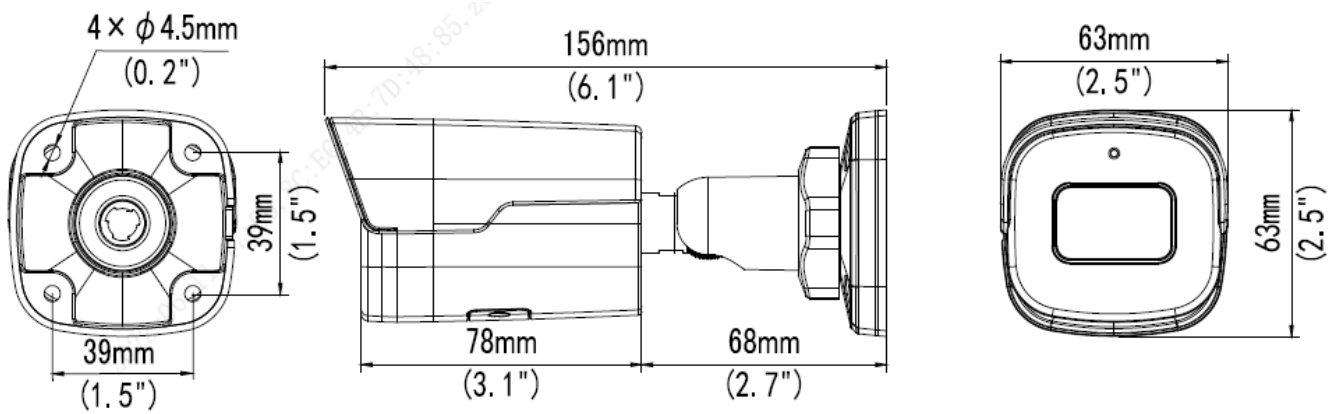

## Key Features

- High quality image with 5MP, 1/2.7" CMOS sensor
- 5MP (2880\*1620)@ 30/25fps; 4MP (2560\*1440)@ 30/25fps; 3MP (2304\*1296) @30/25fps; 2MP (1920\*1080) @30/25fps
- Ultra 265, H.265, H.264, MJPEG
- Smart intrusion prevention, include cross line, intrusion, enter area, leave area detection
- Based on target classification, smart intrusion prevention significantly reduce false alarm caused by leaves, birds and lights etc., accurately focus on human and, motor vehicle and non-motor vehicle
- Intelligent People Flow Counting and Crowd Density Monitoring
- LightHunter technology ensures ultra-high image quality in low illumination environment
- 120dB true WDR technology enables clear image in strong light scene
- Support 9:16 Corridor Mode
- Built-in Mic
- Smart IR, up to 40m (131ft) IR distance
- Supports 256 G Micro SD card
- IP67 protection
- Support PoE power supply

Environment	CE-RoHS (2011/65/EU;(EU)2015/863); WEEE (2012/19/EU); Reach (Regulation (EC) No 1907/2006)
Protection	IP67 (IEC 60529:1989+AMD1:1999+AMD2:2013)
<b>General</b>	
Power	DC 12V±25%, PoE (IEEE 802.3af)
	Power consumption: Max 5.0W
Power Interface	∅ 5.5mm coaxial power plug
Dimensions (L × W × H)	156 × 63 × 63mm (6.1" × 2.5" × 2.5")
Weight	0.425kg (0.93lb)
Material	Metal
Working Environment	-30°C ~ 60°C (-22°F ~ 140°F), Humidity: ≤95% RH (non-condensing)
Storage Environment	-30°C ~ 60°C (-22°F ~ 140°F), Humidity: ≤95% RH (non-condensing)
Surge Protection	4KV
Reset Button	Supported

## Dimensions